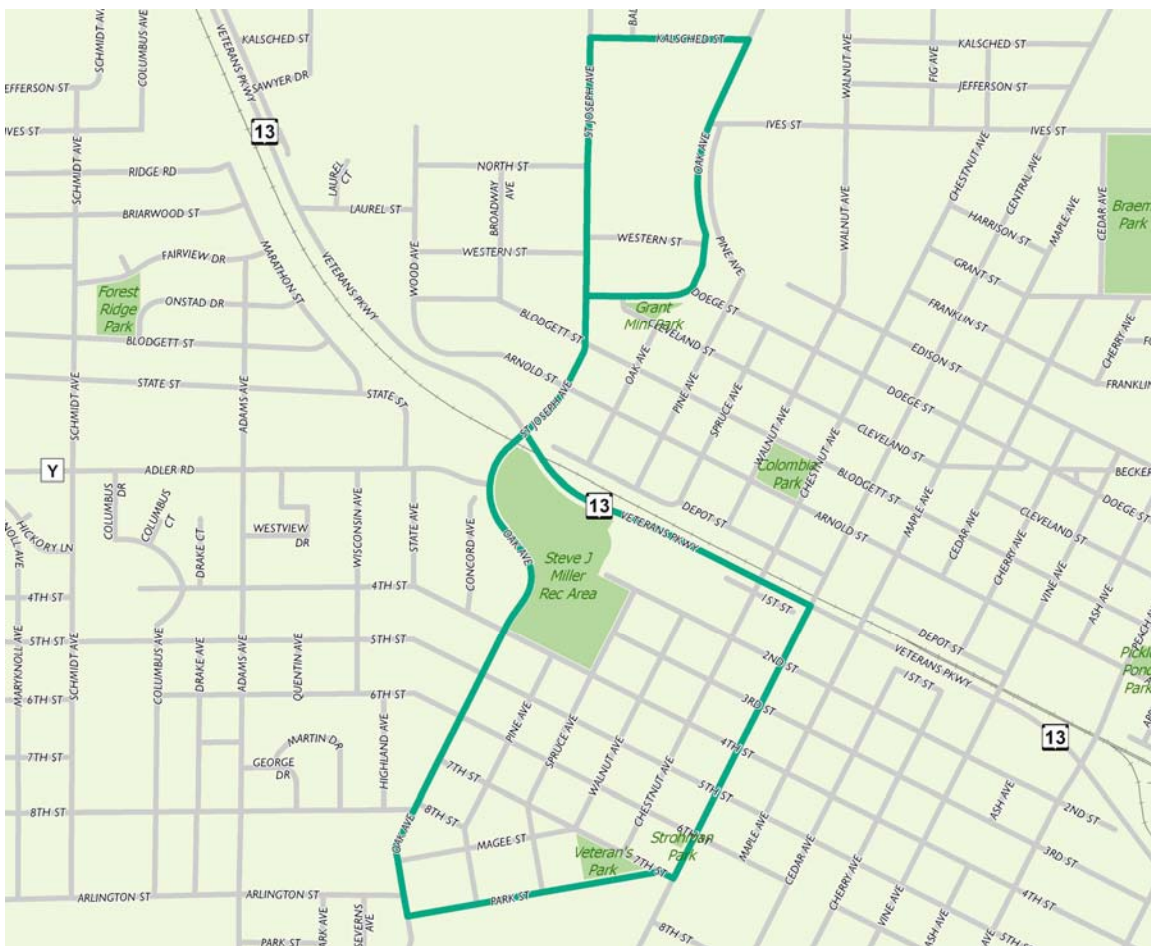

# L&J Path

[www.marshfieldhealthylifestyles.org](http://www.marshfieldhealthylifestyles.org)

**3.5 Miles**