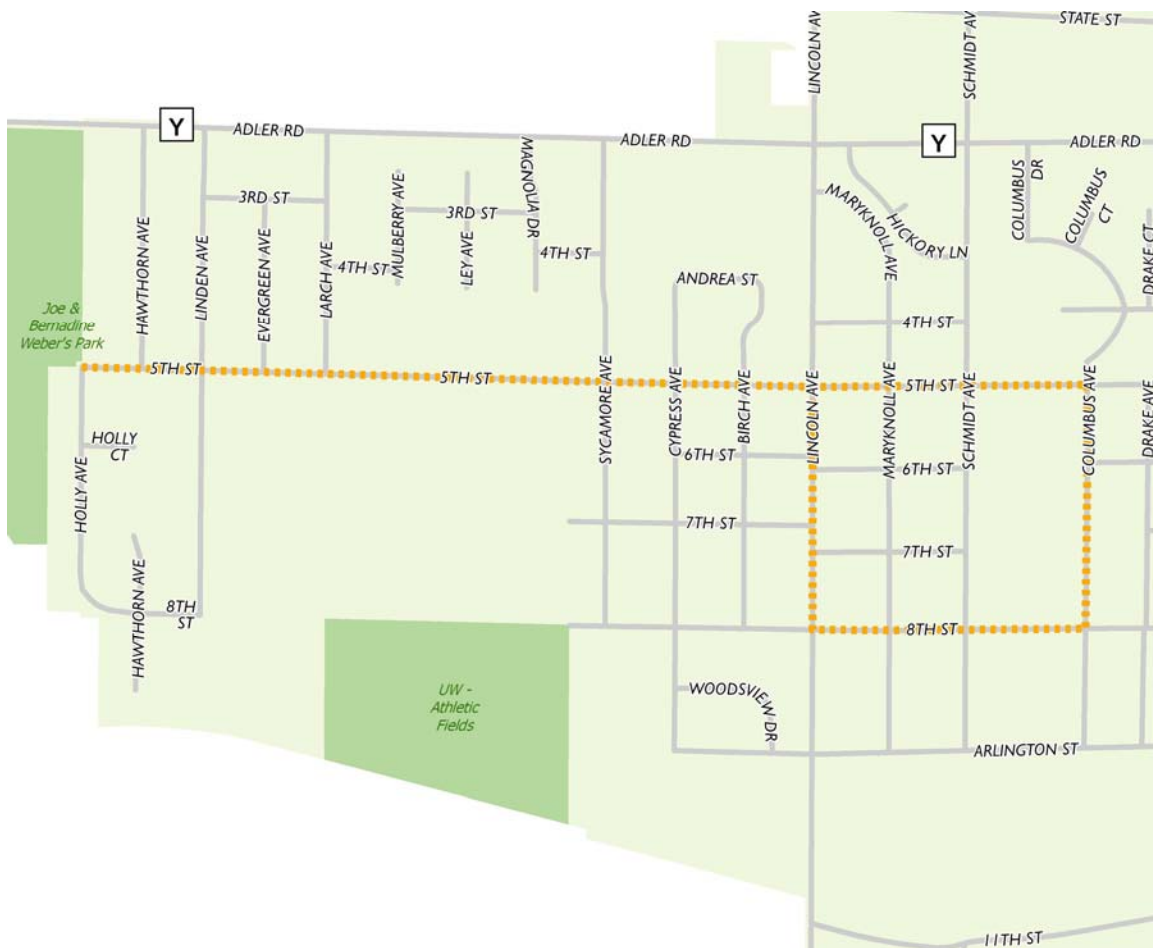

# OLP Path

[www.marshfieldhealthylifestyles.org](http://www.marshfieldhealthylifestyles.org)

**2.5 Miles**